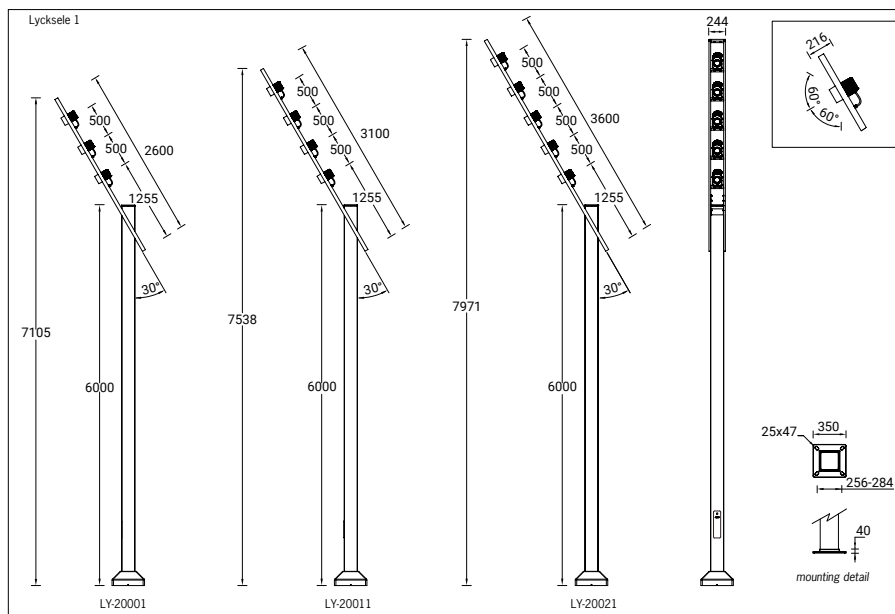

LYCKSELE

Technical information

Model No.	Lamp	Power	Lumen	Optic				CCT	Dimming type	Efficacy	EEC	CRI	Weight	
				N	M	W	VW							
Ø2600 - 7105 mm - 3 projectors														
LYCKSELE 1	LY-20001	3 x 1 COB	108 W	9978 lm	18°	27°	47°	70°	3000K, 4000K	DALI, On/Off	80 - 94 lm/W	A++	Ra > 80	68.3 kg
Ø3100 - 7538 mm - 4 projectors														
LYCKSELE 1	LY-20011	4 x 1 COB	144 W	13304 lm	18°	27°	47°	70°	3000K, 4000K	DALI, On/Off	80 - 94 lm/W	A++	Ra > 80	71.8 kg
Ø3600 - 7971 mm - 5 projectors														
LYCKSELE 1	LY-20021	5 x 1 COB	180 W	16630 lm	18°	27°	47°	70°	3000K, 4000K	DALI, On/Off	80 - 94 lm/W	A++	Ra > 80	75.5 kg

Accessories

	Root mount kit	Circuit breaker box IP44
	A21091	A21291
LY-20001	•	•
LY-20011	•	•
LY-20021	•	•

Format Reference	Format Name
LY-20001-N-W30-ND-01	LYCKSELE 1 - LY-20001 - 3 x 1 COB - 3 x 36.8 W - 18° (Projector) - 3000K - On/Off - Black
LY-20001-N-W30-DA-01	LYCKSELE 1 - LY-20001 - 3 x 1 COB - 3 x 36.8 W - 18° (Projector) - 3000K - DALI - Black
LY-20001-N-W40-ND-01	LYCKSELE 1 - LY-20001 - 3 x 1 COB - 3 x 36.8 W - 18° (Projector) - 4000K - On/Off - Black
LY-20001-N-W40-DA-01	LYCKSELE 1 - LY-20001 - 3 x 1 COB - 3 x 36.8 W - 18° (Projector) - 4000K - DALI - Black